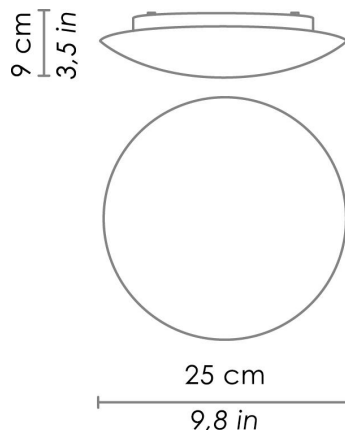

BIS BAYONET

WALL

Wall-ceiling lamps with diffuser in mouth-blown, satin-finish opal triplex glass; white painted metal frame. Twist-lock system for the glass component. The product is suitable for indoor use only.

| CODE | COLOR |
|------------|-------|
| ZA-LL6110- | White |

DIMENSIONS AND HOLES

Dimensions \varnothing 25 cm / \varnothing 9,8 in

ILLUMINOTECHNICAL SPECIFICATIONS

| | |
|------------|-----------|
| Source | E26 |
| Type | Bulb E26 |
| Total Watt | 1 x 60 HS |